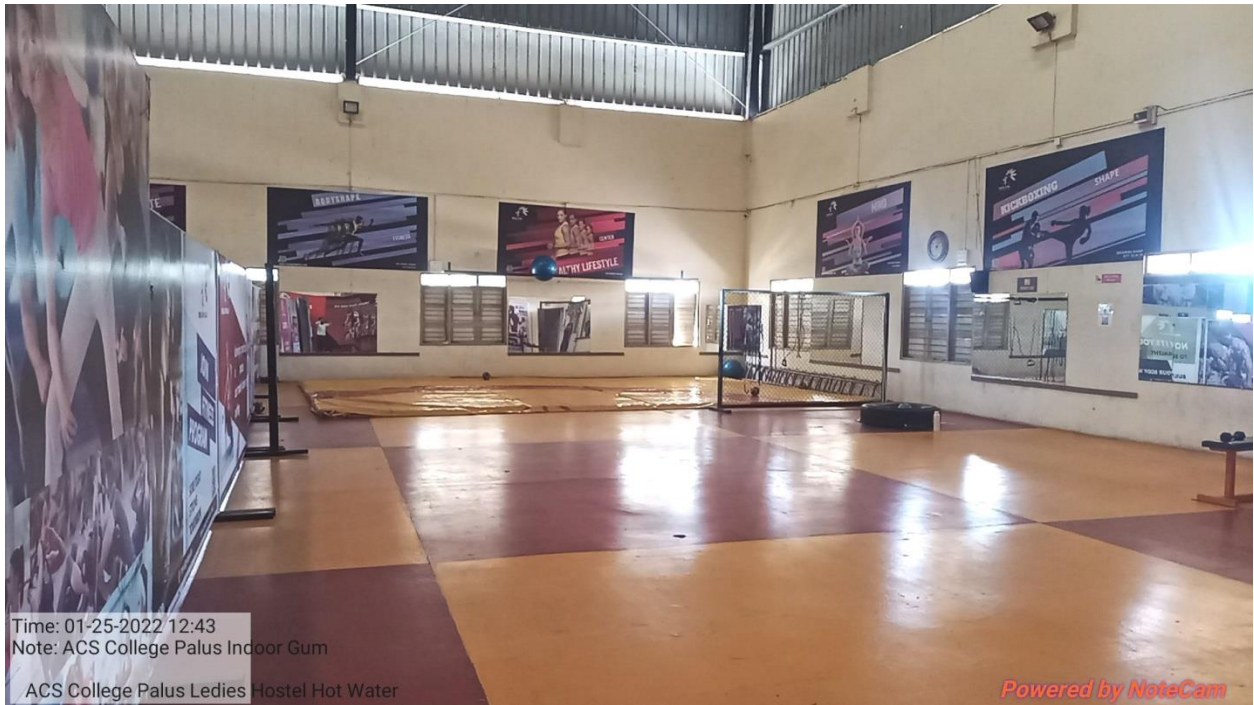

## Photos of Indoor Stadium Facility

Time: 01-25-2022 12:43  
Note: ACS College Palus Indoor Gum

ACS College Palus Ladies Hostel Hot Water

Powered by NoteCam

Time: 01-25-2022 12:43  
Note: ACS College Palus Indoor Gum